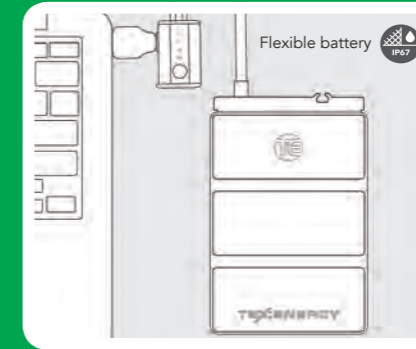

HOW TO CHARGE

Charging your Flexible Battery
Your Flexible Battery can be charged by any charger with a micro USB connection – including all other Texenergy chargers! You can charge both your devices and your Flexible Battery, at the same time.