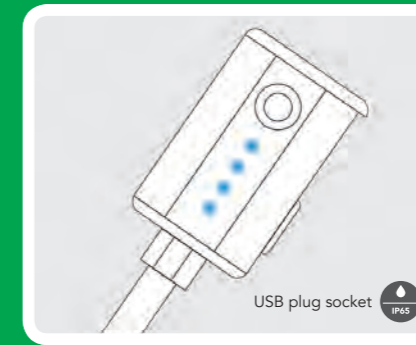

Charge indicator
4 LEDs: 100%
3 LEDs: 75%
2 LEDs: 50%
1 LED: 25%

Press button once to indicate capacity – stored in the battery.

Designed and developed in the UK
Engineered and made in China

WATERPROOF / DUSTPROOF RATINGS

Flexible Battery: IP67 rated, so, the battery can withstand immersion in up to 1 metre of water for 30 minutes.

Control lead: IP65 rated to allow for use in all conditions from wet and cold to hot and dusty.

USB ADAPTORS

Standard control lead fitting a female USB connection, a male USB to micro USB is also included.

Micro USB adaptor.
Micro USB in for recharging the TexFlex unit itself.