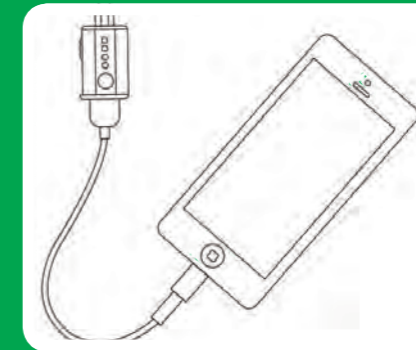

Charging your devices
To charge your device, simply plug straight into the Flexible Battery's USB connection point. You can even connect multiple Flexible Batteries together for more power!