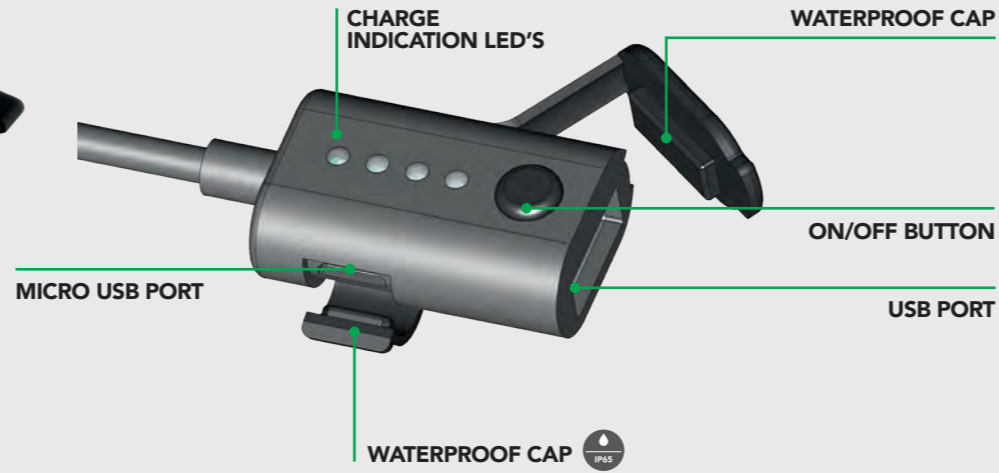

CONTROL LEAD

680 mm in length means weight of battery is not a strain on the device, can be stored anywhere on the body or cockpit/control deck of vehicle, making it easy to charge all/any of your devices when needed.

The 680 mm flexible flat cable allows you to store the battery in your jacket pocket / rucksack so it doesn't increase the weight of your device.

The self sensing auto on/off feature will make sure the device battery is protected and your flexible battery doesn't keep discharging, leading to optimised power management.

Visual indicators at:

4 LEDs: ●●●● 100%
3 LEDs: ●●● 75%
2 LEDs: ●● 50%
1 LED: ● 25%

CHARGE EFFICIENCY

Studies by the Battery University have shown that small charges and keeping your battery between 40% and 80% charged, will increase battery life and efficiency.

Control lead: IP65 rated to allow for use in all conditions from wet and cold to hot and dusty.

USB ADAPTORS

Standard control lead fitting a female USB connection, a male USB to micro USB is also included.