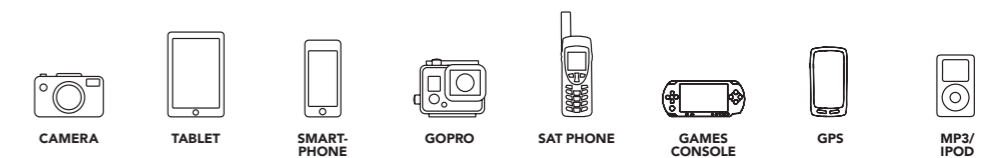

YOU CAN CHARGE:

For customer support, please email support@texenergy.co.uk
TEXENERGY.CO.UK