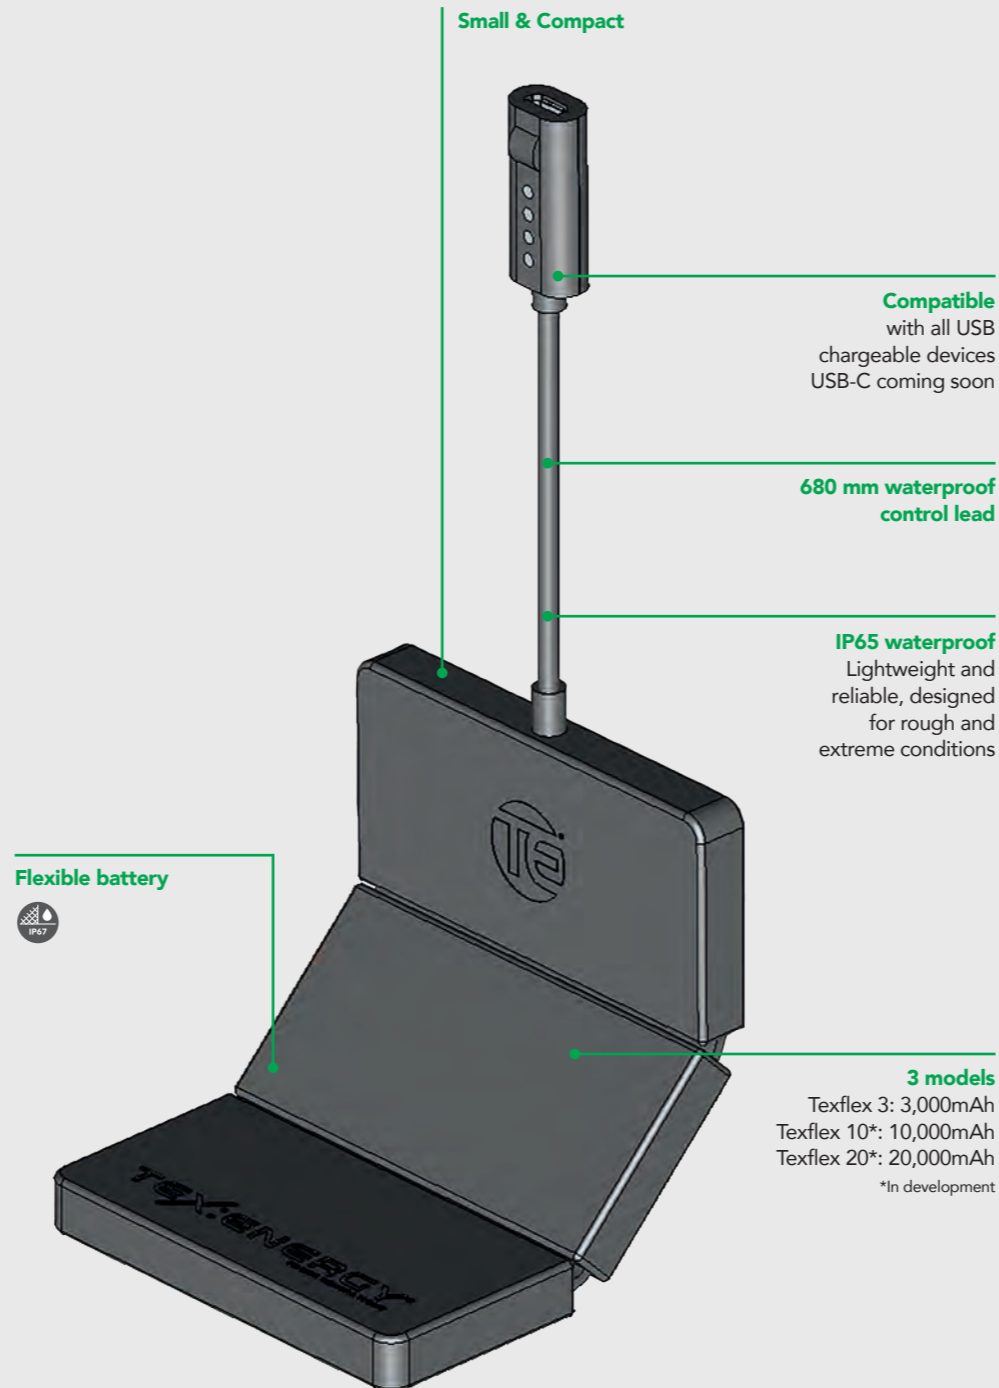

CONTROL LEAD

680 mm in length means weight of battery is not a strain on the device, can be stored anywhere on the body or cockpit/control deck of vehicle, making it easy to charge all/any of your devices when needed.

The 680 mm flexible flat cable allows you to store the battery in your jacket pocket / rucksack so it doesn't increase the weight of your device.

The self sensing auto on/off feature will make sure the device battery is protected and your flexible battery doesn't keep discharging, leading to optimised power management.

Visual indicators at:

4 LEDs: ●●●● 100%
3 LEDs: ●●● 75%
2 LEDs: ●● 50%
1 LED: ● 25%

CHARGE EFFICIENCY

Studies by the Battery University have shown that small charges and keeping your battery between 40% and 80% charged, will increase battery life and efficiency.