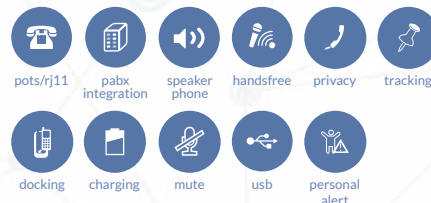

**IsatPhone 2 handset sold separately.*

APPLICATIONS

MINING

IN-BUILDING

IsatDock2 DRIVE ISD2 DRIVE

Beam IsatDock2 DRIVE in-vehicle handsfree docking station, provides a high quality semi-permanent installation best suited for vehicular applications for the Inmarsat IsatPhone 2*. The docking station has in-built echo cancelling and full duplex technologies to provide superior voice quality and professional handsfree or privacy calls.

**IsatPhone 2 handset sold separately.*

APPLICATIONS

EMERGENCY

TRANSPORT

IsatDock2 MARINE ISD2 MARINE

Beam IsatDock2 MARINE is an intelligent docking station for the IsatPhone 2* specifically designed for maritime applications. The MARINE dock supports voice services via Bluetooth, POTS/RJ11 for corded phones or PABX support, handsfree speakerphone or the privacy handset. The handset is completely enclosed in the docking unit whilst still giving full access and functionality to the user. IsatDock2 MARINE supports the Assistance Alert, Personal Alert and Tracking functionality of the IsatPhone 2.

**IsatPhone 2 handset sold separately.*

APPLICATIONS

MARITIME

FIXED SITE

IsatDock2 Series Key Features

The Beam IsatDock2 docking solutions compliment the new Inmarsat IsatPhone 2 handheld satellite phone. The IsatDock2's utilises the latest in technology and have been specifically designed to enhance the user experience of the IsatPhone 2 for various land and maritime applications. All docks have external GPS and Inmarsat GSPS antenna connections. The docking units are the first of its kind and are type approved docks by Inmarsat for all applications.