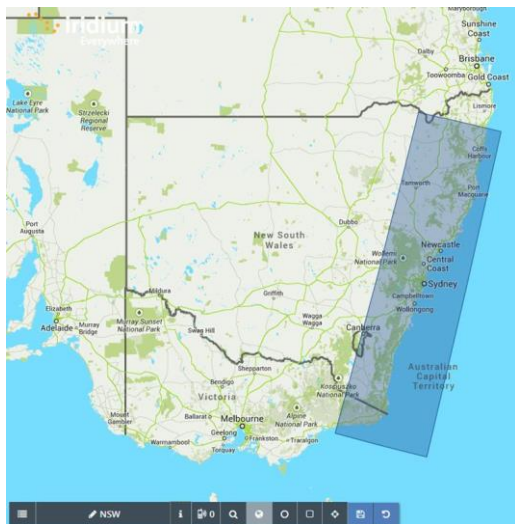

6. Medium Talk group: Up to 300,000 km²

One Region

Five Regions

Illustration purposes only: Talk group can be one large region or up to ten smaller regions. This example shows five smaller regions.

m-cramer Satellitenservices