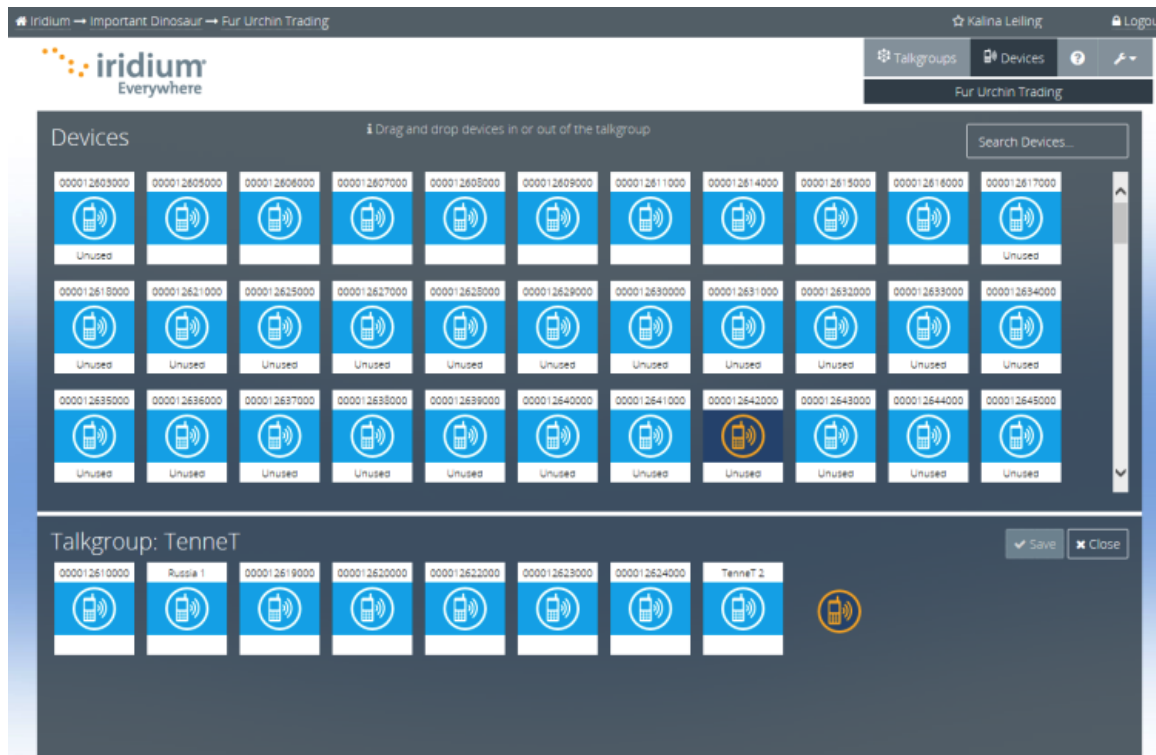

7. Large Talk group: Up to 750,000 km²

One Region

Ten Regions

Illustration purposes only: Talk group can be one large region or up to ten smaller regions. This example shows ten smaller regions.

After activating your Talk group/s provisioning is set up by you in the Iridium PTT–online command centre. This process is quick and simple to follow using ‘Drag & Drop’ configuration, with fast operation and real time changes.