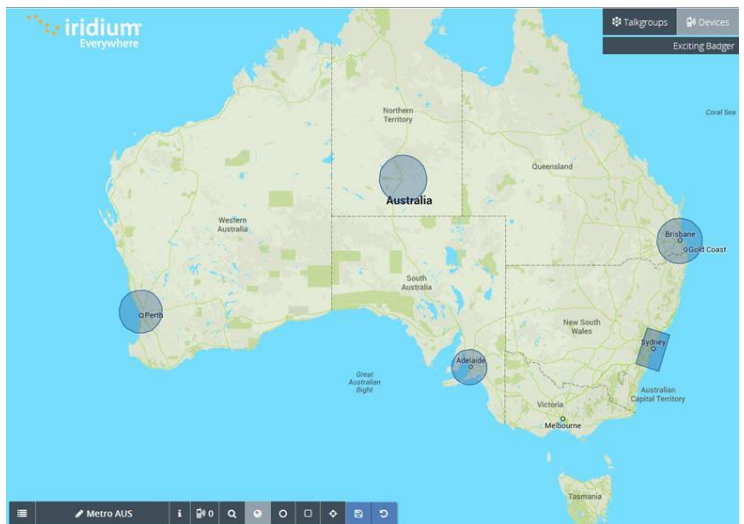

Five Regions

Illustration purposes only: Talk group can be one large region or up to ten smaller regions. This example shows five smaller regions.

m-cramer Satellitenservices

Holzhofallee 7
D-64295 Darmstadt
Telefon: +49-(0)61 51-27 84 880
Fax: +49-(0)61 51-27 84 885
Mobil: +49-(0)163-286 46 22

An der Prießnitzau 11-13
D-01328 Dresden
Telefon: +49-(0)351-3177 8003
Fax: +49-(0)351-3177 8005
Mobil: +49-(0)177-245 13 18