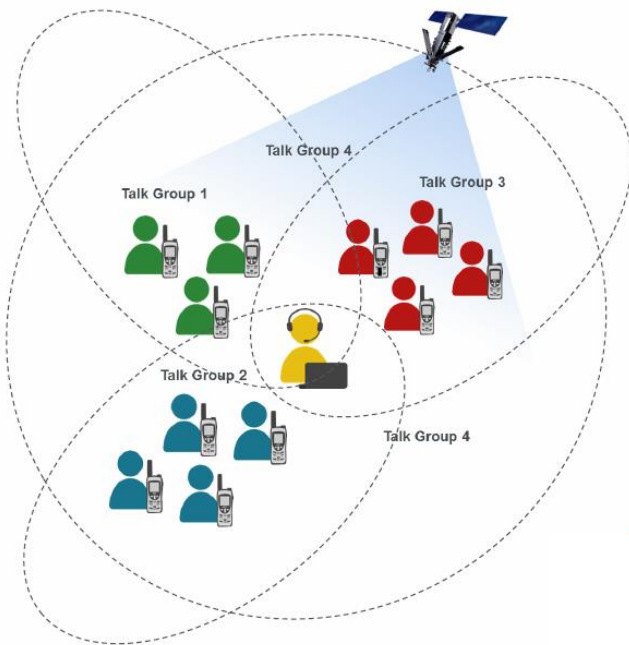

- The “Trunking” concept inherent in the Iridium PTT service allows a large number of users to share Talk groups.
- Global, Federal and Regional agencies and organizations can respond to events such as emergencies and share Talk groups to communicate.
- Each device supports up to 15 Talk groups.

4. PTT pricing has two monthly fees

4.1.

Phone Charges

- Phones are charged a flat monthly fee regardless of the number of Talk groups defined for the phone or the total usage of that individual phone
- Customers can also add standard voice plans to a PTT phone for an additional fee.

4.2. Talk Group Charges

- Customers purchase a Talk group on a monthly fee, based on the size of the geography they want covered. See matrix below. Larger areas are available but unpublished. They will be discussed for specific partner opportunities
- Each Talk group can have up to 10 separate regions or could be one large region

Talkgroup PTT Area	Area (km²)	Aproximate Geografic Coverage	Diameter (km)
Small	100,000	Iceland, S. Korea, Kentucky	360
Medium	300,000	Italy, Poland, Arizona	620
Large	750,000	Turkey, Chile, Texas	980
X-Large	1,500,000		
Super	2,250,000		

Note: See next pages for illustrated sized of Small, Medium and Large Talk groups

m-cramer Satellitenservices

Holzhofallee 7
D-64295 Darmstadt
Telefon: +49-(0)61 51-27 84 880
Fax: +49-(0)61 51-27 84 885
Mobil: +49-(0)163-286 46 22

An der Prießnitzau 11-13
D-01328 Dresden
Telefon: +49-(0)351-3177 8003
Fax: +49-(0)351-3177 8005
Mobil: +49-(0)177-245 13 18