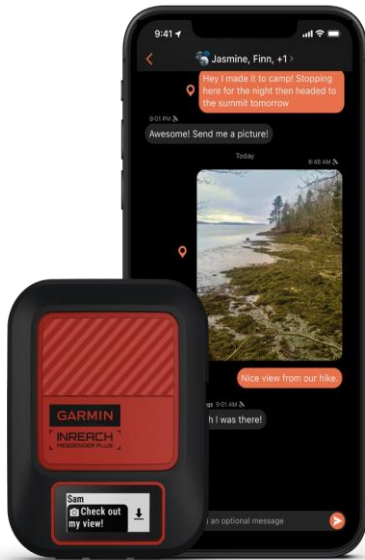

## PRODUCT OVERVIEW

Say it, show it, share it with the inReach® Messenger Plus SOS satellite communicator. Keep in touch with friends and family beyond mobile service, and exchange two-way text messages with an active subscription<sup>1</sup>. Connect your compatible smartphone, and tell them you miss them — or show them the view with voice recordings, photos and group messaging<sup>2</sup> on the Garmin Messenger™ app. Explore with peace of mind knowing you can trigger an interactive SOS message anytime with your GPS coordinates to Garmin Response, a 24/7-staffed coordination centre for help in an emergency. And, instead of relying on tower-based mobile phone coverage, your messages are sent via the 100% global iridium satellite network. Plus, the durable design withstands extreme temperatures and the battery can last for weeks.

# INREACH® MESSENGER PLUS

SOS SATELLITE COMMUNICATOR

### EXCHANGE PHOTOS

NEW

Send a selfie or share the sunset over the satellite network, no mobile service required. This requires pairing with the [Garmin Messenger app](#) on your compatible smartphone.

### EXCHANGE VOICE MESSAGES

NEW

Tell them you miss them with a 30-second voice message, no mobile coverage needed. This requires pairing with the Garmin Messenger app on your compatible smartphone.