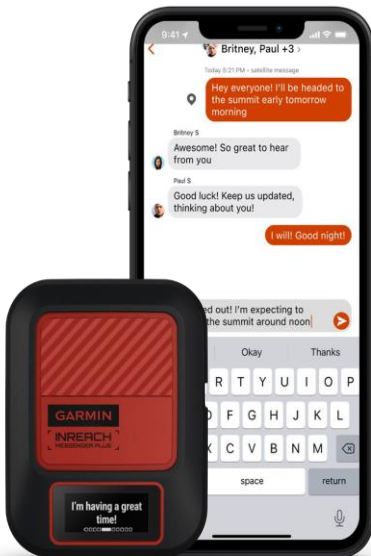

### EXCHANGE PHOTOS

NEW

Send a selfie or share the sunset over the satellite network, no mobile service required. This requires pairing with the [Garmin Messenger app](#) on your compatible smartphone.

### EXCHANGE VOICE MESSAGES

NEW

Tell them you miss them with a 30-second voice message, no mobile coverage needed. This requires pairing with the Garmin Messenger app on your compatible smartphone.

### TWO-WAY TEXT MESSAGING

IMPROVED

Exchange text messages with up to 1,600 characters directly on the device. Connect your compatible smartphone to the Garmin Messenger app, and exchange text messages, send emojis, react to messages or start a group chat.

### INTERACTIVE SOS

Explore with peace of mind knowing you can send an interactive SOS message anytime to the Garmin Response<sup>SM</sup> centre, our 24/7-staffed international coordination centre for help in an emergency.