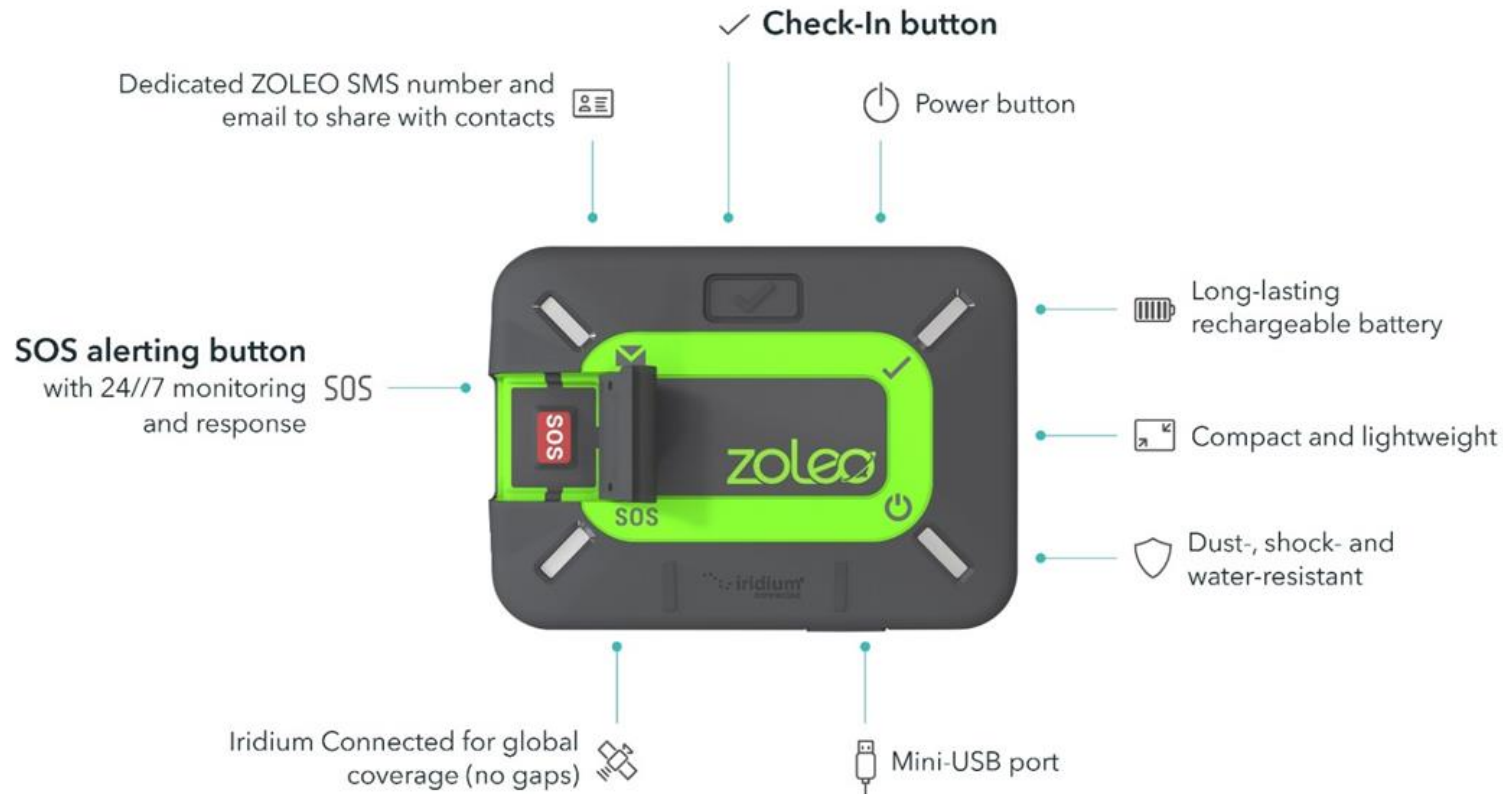

# | What is ZOLEO?

Meet ZOLEO, extending messaging coverage everywhere on Earth, providing a safety system you can count on

- It's a global satellite communicator that uses the Iridium satellite network to keep you connected anywhere in the world, pole to pole. Land, sea or air
- It's a communications platform which installs on your iOS or Android device through the free ZOLEO app
- It's a seamless messaging experience that uses the Iridium satellite network when outside cell coverage and cellular/Wi-Fi when available, making sure your messages are transmitted anywhere you go
- It's rugged and GPS aware, allowing you app-to-app, text or email messaging through the free ZOLEO app to your contacts when you are within no cell coverage zones
- It's a device that allows you to attach your current GPS location to messages, or broadcast to nominated contacts via automated Check-In mode, and to raise GEOS assisted SOS alerts in case of emergency
- It's a device that still functions with GPS check in & SOS alerts without smartphone or tablet availability (for example, a flat smartphone battery)

# What is the ZOLEO hardware?

- **Weight:** 150 g
- **Size (LxWxD):** 91 x 66 x 27 mm
- **IP68** rugged design
- **MIL-STD 810G** shock-resistant
- **Check-In** button
- **SOS** button (covered)
- **200 Hour** Rechargeable Battery
- **GPS location** (~2.5m accuracy)
- **LEDs** for messages, SOS, check-in, and power
- **Bluetooth LE 4.1** (50m)