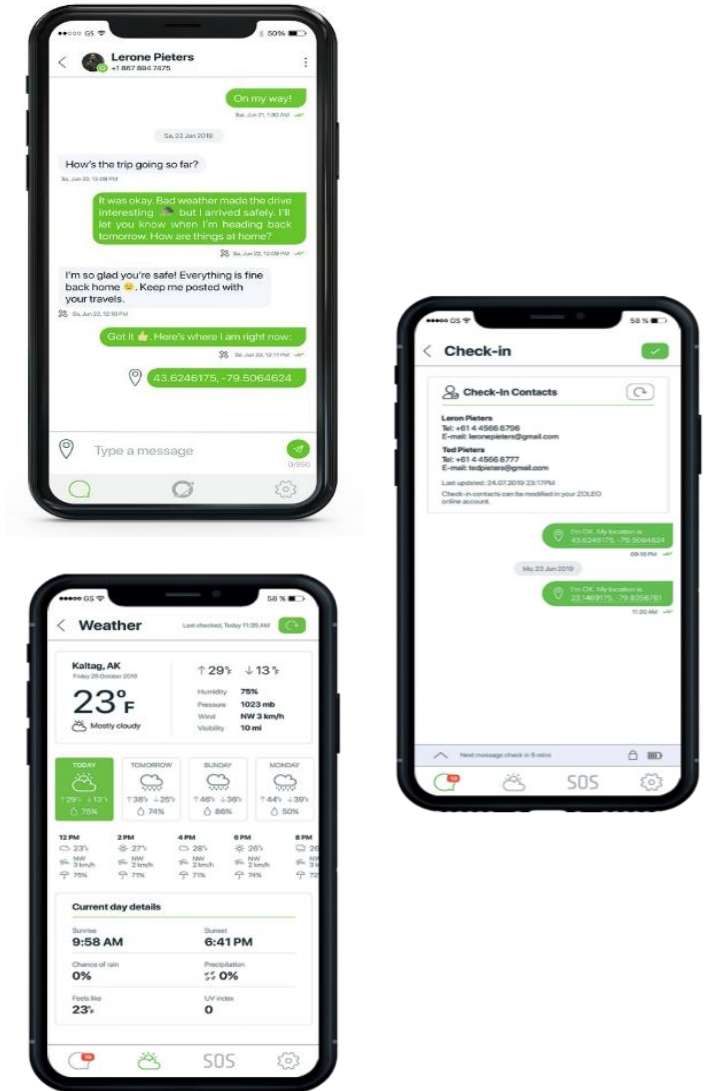

What is the ZOLEO app/platform?

- A familiar and non-technical messaging experience, free for iOS & Android users
- Send and receive messages (text, email, and app-to-app) globally, with the option to include your location coordinates when sending messages
- Declare an SOS and communicate critical details with search and rescue officials in the event of an emergency
- Check in with your nominated contacts to let them know you're OK, also with the option to include your location coordinates when sending check-in messages
- Automatic Positioning Tracking
- With DarkSky hyper-local weather reports, you'll have the insights you need to plan for safe travel
- Messages of up to 950 characters, as opposed to the traditional SMS 160 characters supported by other satellite messaging devices
- ZOLEO is also the first satellite messenger to support emojis
- Each ZOLEO device includes both a unique dedicated SMS text number (local country code to device activation) and email address that you can share with contacts that you want to remain accessible to, which they'll recognize when you message them, or can use to proactively message you